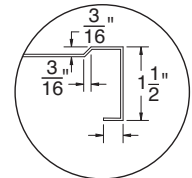

42" Bar Stool Table Height

This modification will bring the standard 35" table height to 42" bar stool height. TA-33RE

Professional Stainless Steel Products For Your Home

Toll Free Phone: 866-799-0106 • Toll Free Fax: 866-799-0249

www.alinebyadvancetabco.com

UNDER SHELF MODELS

"No-Drip" Raised Edge Detail

REAR BAR MODELS

"No-Drip" Raised Edge Detail

CENTER BAR MODELS AVAILABLE!
ADD MODEL # TA-61RE TO REAR BAR MODEL

Professional Stainless Steel Products For Your Home