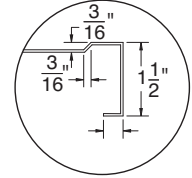

UNDER SHELF MODELS

"No-Drip" Raised Edge Detail