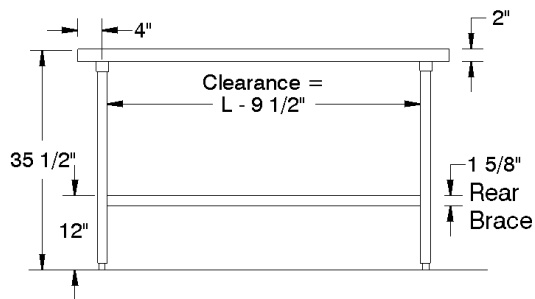

CENTER BAR MODELS AVAILABLE!
ADD MODEL # TA-61RE TO REAR BAR MODEL

Professional Stainless Steel Products For Your Home

Toll Free Phone: 866-799-0106 • Toll Free Fax: 866-799-0249

www.alinebyadvancetabco.com