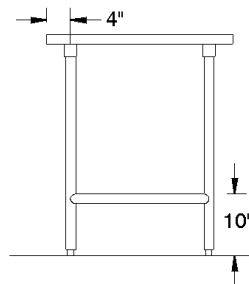

CENTER BAR MODELS AVAILABLE!
ADD MODEL # TA-61RE TO REAR BAR MODEL

Professional Stainless Steel Products For Your Home

Toll Free Phone: 866-799-0106 • Toll Free Fax: 866-799-0249

www.alinebyadvancetabco.com