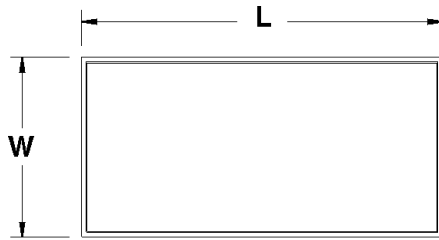

UNDER SHELF MODELS