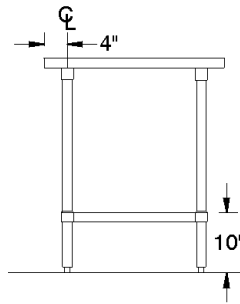

UNDER SHELF MODELS

REAR BAR MODELS

CENTER BAR MODELS AVAILABLE!
ADD MODEL # TA-61RE TO REAR BAR MODEL

Professional Stainless Steel Products For Your Home

Toll Free Phone: 866-799-0106 • Toll Free Fax: 866-799-0249

www.alinebyadvancetabco.com