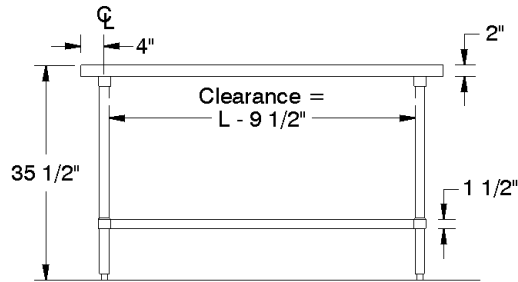

UNDER SHELF MODELS

REAR BAR MODELS

CENTER BAR MODELS AVAILABLE!
ADD MODEL # TA-61RE TO REAR BAR MODEL

Professional Stainless Steel Products For Your Home

Toll Free Phone: 866-799-0106 • Toll Free Fax: 866-799-0249

www.alinebyadvancetabco.com