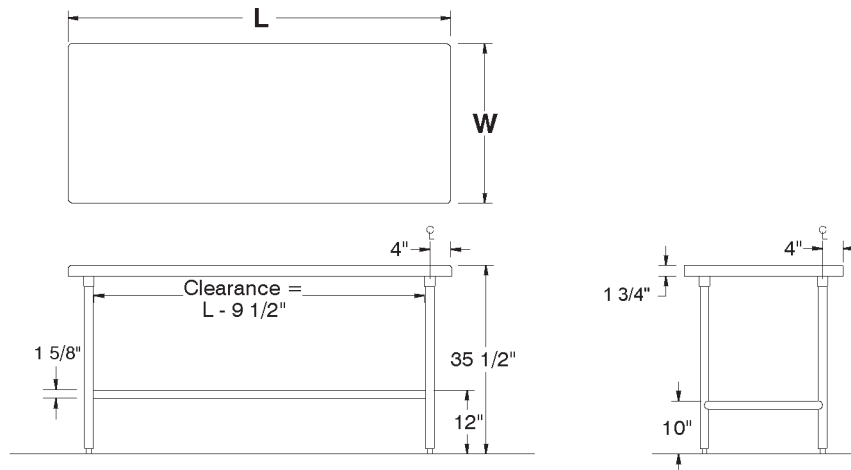

REAR BAR MODELS

CENTER BAR MODELS AVAILABLE!
ADD MODEL # TA-61RE TO REAR BAR MODEL

Professional Stainless Steel Products For Your Home

Toll Free Phone: 866-799-0106 • Toll Free Fax: 866-799-0249

www.alinebyadvancetabco.com