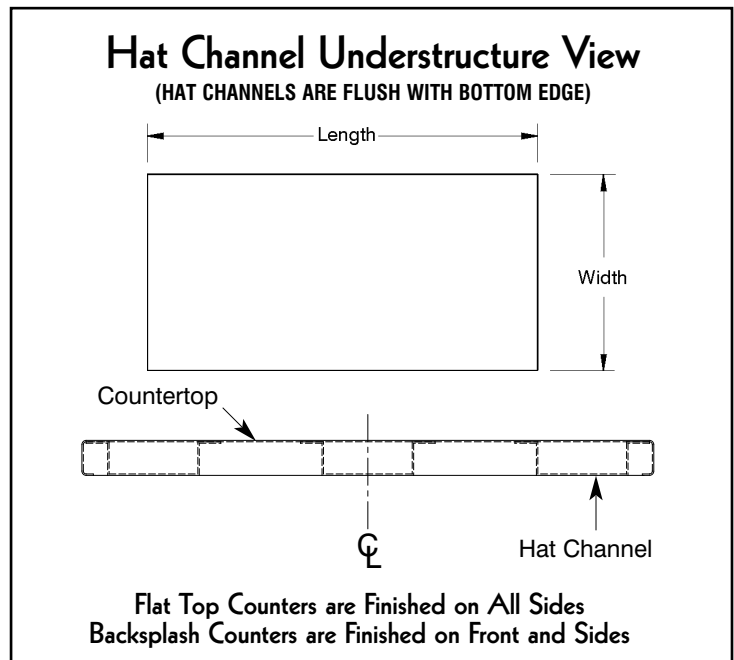

Professional Stainless Steel Products For Your Home

Toll Free Phone: 866-799-0106 • Toll Free Fax: 866-799-0249

www.alinebyadvancetabco.com