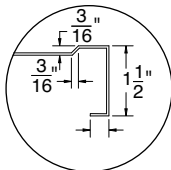

## STAINLESS STEEL ISLAND COUNTERTOPS

Please Place a "Check Mark" (✓) in the Box for the Selected Countertop Edge

SQUARE EDGE (STANDARD)

1/8" Radius on all Top Front Edges

BULLNOSE EDGE (TA-100RE)

"NO-DRIP" RAISED EDGE (TA-12RE)\*

\* "L" Shape Configurations Are Not Available with a "No-Drip" Raised Edge

Mounting Bracket View

4 Mounting Brackets are included with countertops up to 7' in length

6 Mounting Brackets are included with countertops 8' or longer in length