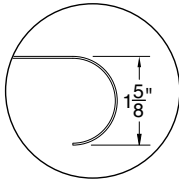

### STANDARD 25" WIDE

25" Wide Model	Countertop Size L x W	Fits Cabinet Base length	Approx. Wt.
ICT-242RE	25"x25"	24" Base	40 lbs.
ICT-244RE	49"x25"	48" Base	80 lbs.
ICT-246RE	73"x25"	72" of Bases	120 lbs.
ICT-248RE	97"x25"	96" of Bases	155 lbs.

## STAINLESS STEEL ISLAND COUNTERTOPS

Please Place a "Check Mark" (✓) in the Box for the Selected Countertop Edge

SQUARE EDGE (STANDARD)

1/8" Radius on all Top Front Edges

BULLNOSE EDGE (TA-100RE)

"NO-DRIP" RAISED EDGE (TA-12RE)\*

\* "L" Shape Configurations Are Not Available with a "No-Drip" Raised Edge

Mounting Bracket View

4 Mounting Brackets are included with countertops up to 7' in length

6 Mounting Brackets are included with countertops 8' or longer in length