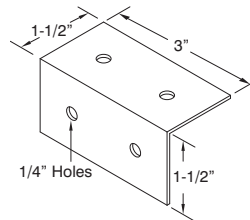

## STAINLESS STEEL ISLAND COUNTERTOPS

Please Place a "Check Mark" (✓) in the Box for the Selected Countertop Edge

SQUARE EDGE (STANDARD)

1/8" Radius on all Top Front Edges

BULLNOSE EDGE (TA-100RE)

"NO-DRIP" RAISED EDGE (TA-12RE)\*

\* "L" Shape Configurations Are Not Available with a "No-Drip" Raised Edge

Mounting Bracket View

4 Mounting Brackets are included with countertops up to 7' in length

6 Mounting Brackets are included with countertops 8' or longer in length