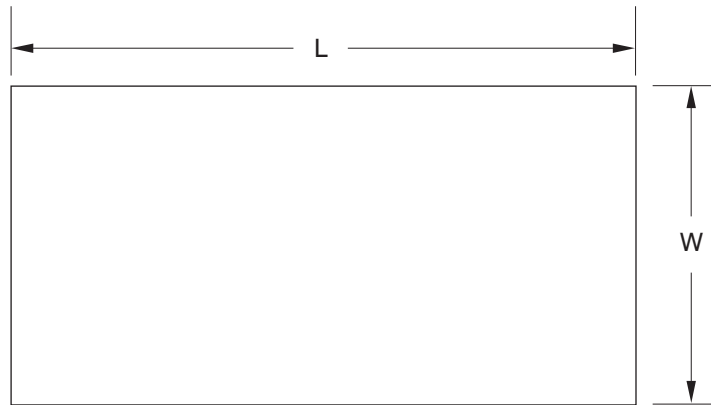

STAINLESS STEEL ISLAND COUNTERTOPS

Please Place a "Check Mark" (✓) in the Box for the Selected Countertop Edge

☐ SQUARE EDGE (STANDARD)

1/8" Radius on all Top Front Edges

☐ BULLNOSE EDGE (TA-100RE)

☐ "NO-DRIP" RAISED EDGE (TA-12RE)*

* "L" Shape Configurations Are Not Available with a "No-Drip" Raised Edge