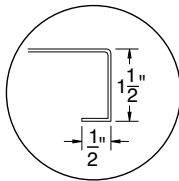

☐ SQUARE EDGE (STANDARD)

1/8" Radius on all Top Front Edges