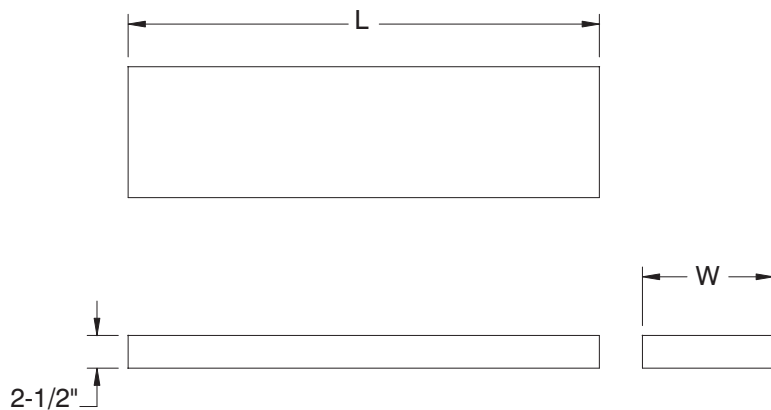

STAINLESS STEEL FLOATING WALL SHELVES

Features:

- 18 Gauge, Type 304 Stainless Steel
- Shelf is 10" wide and 2-1/2" high
- Shelf mounts to wall with a concealed wall bracket

Model	Approx. Wt.	Shelf L x W
FWS-18RE	9 lbs.	18"x10"
FWS-24RE	12 lbs.	24"x10"
FWS-30RE	14 lbs.	30"x10"
FWS-36RE	16 lbs.	36"x10"
FWS-42RE	21 lbs.	42"x10"
FWS-48RE	23 lbs.	48"x10"
FWS-60RE	28 lbs.	60"x10"